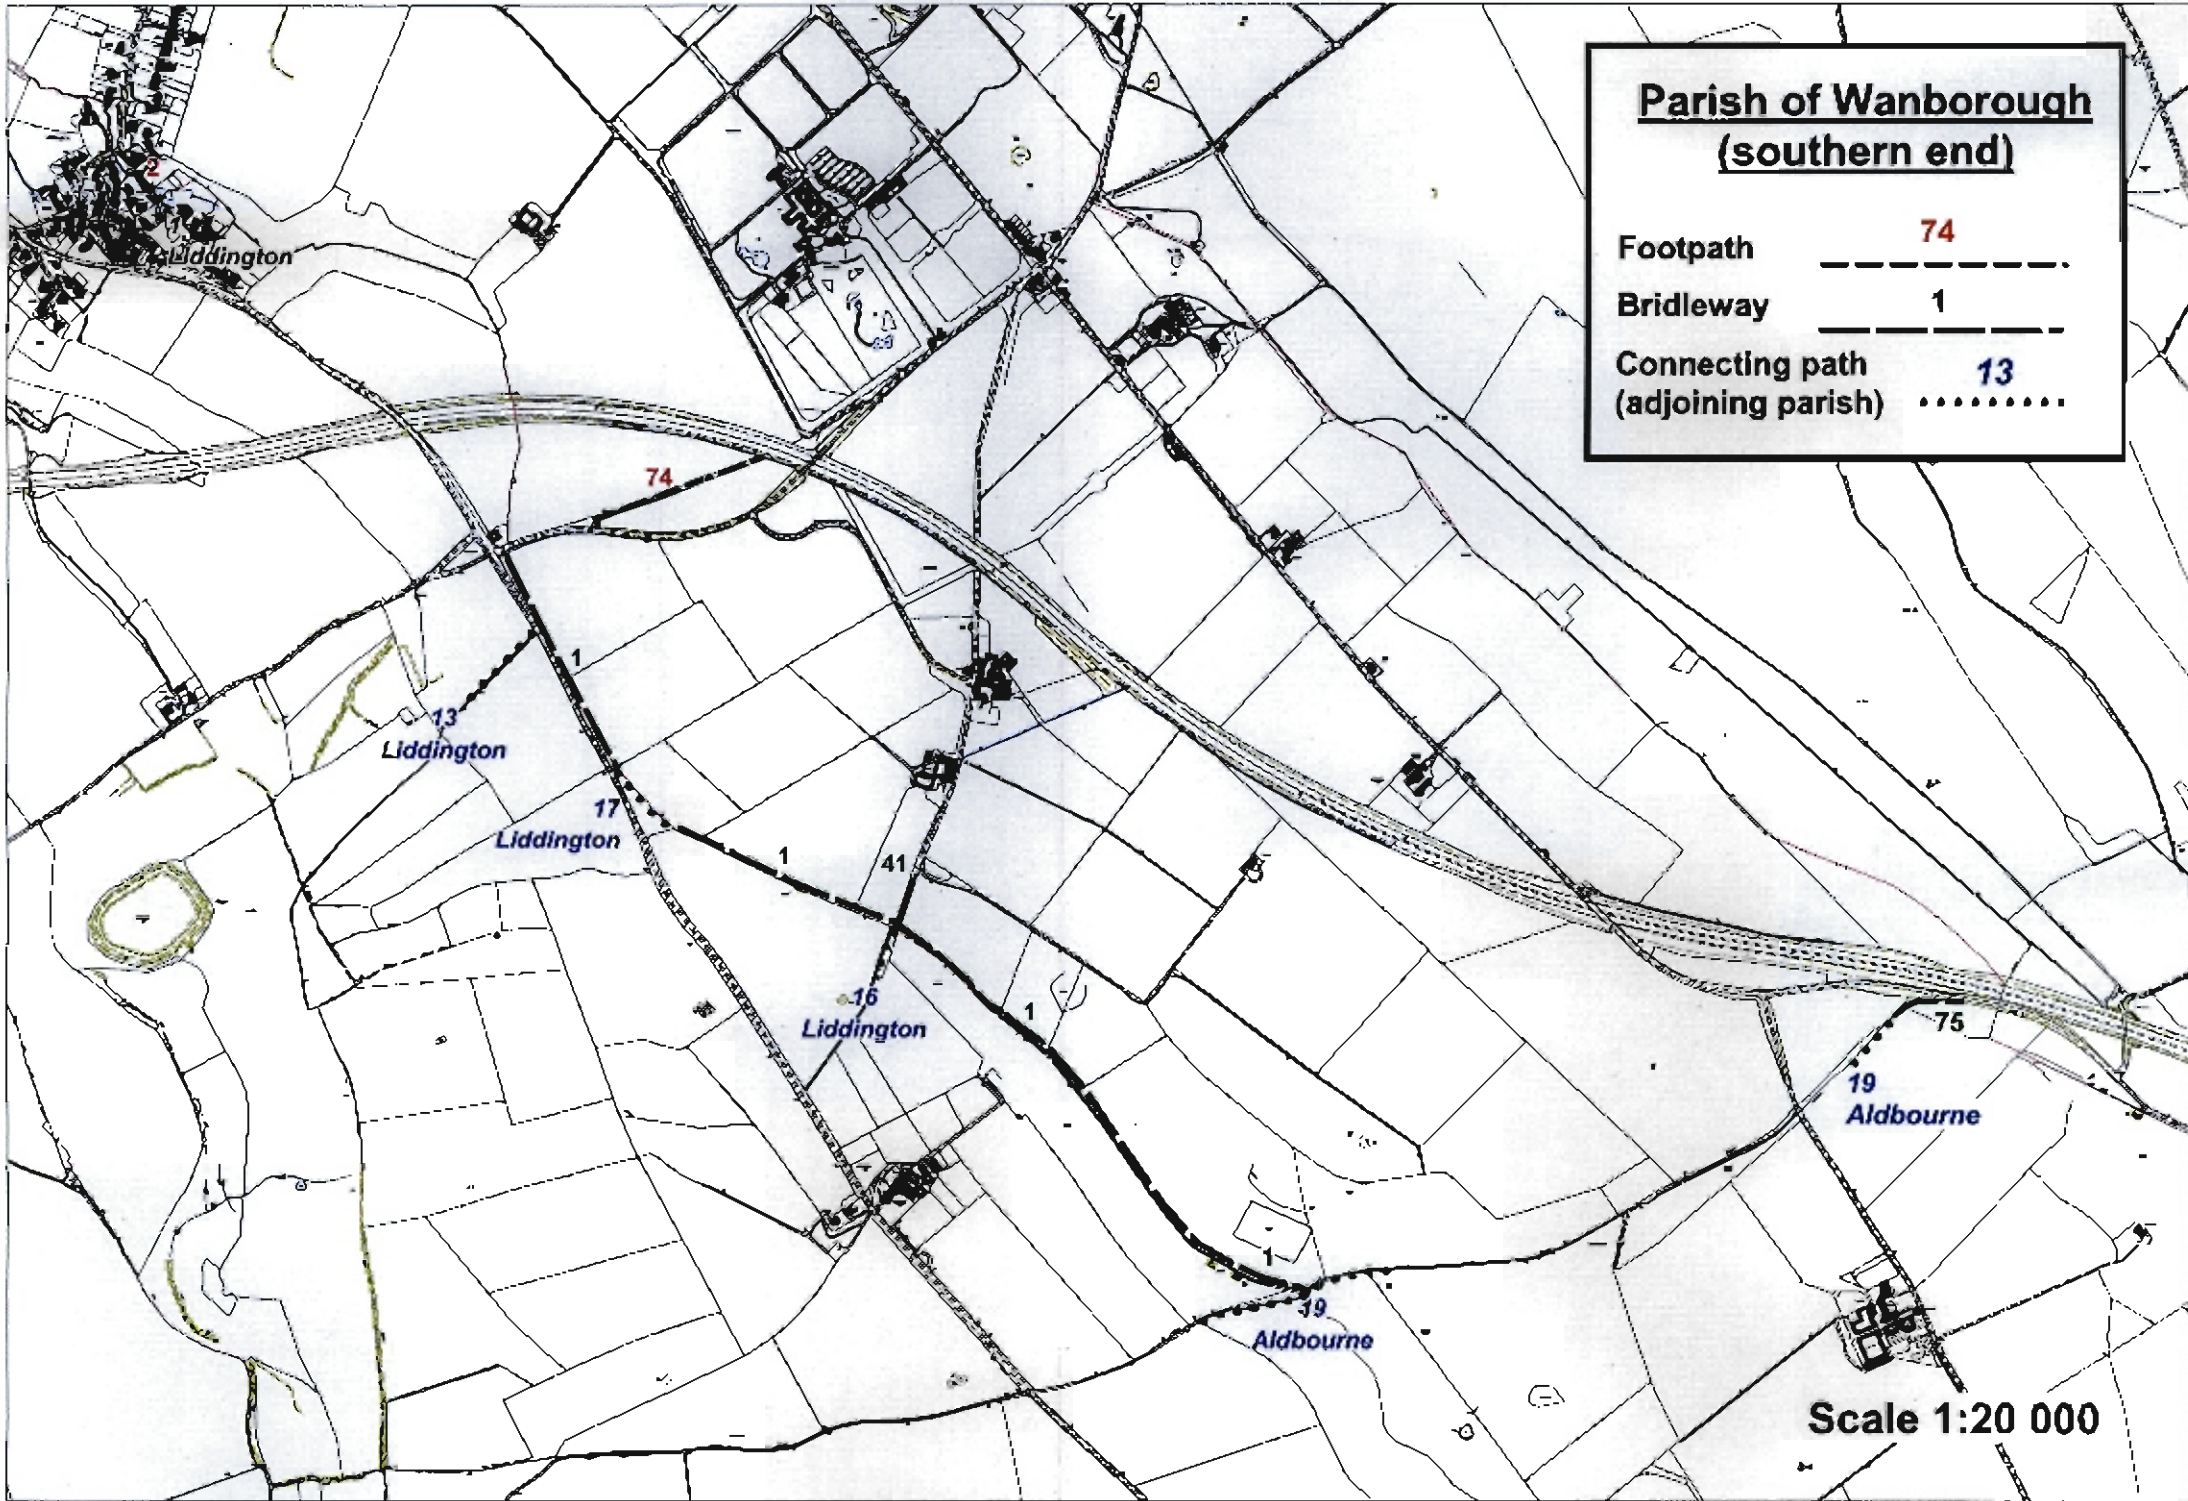

Parish of Wanborough
(southern end)

Footpath	74
Bridleway	1
Connecting path (adjoining parish)	13

Scale 1:20 000